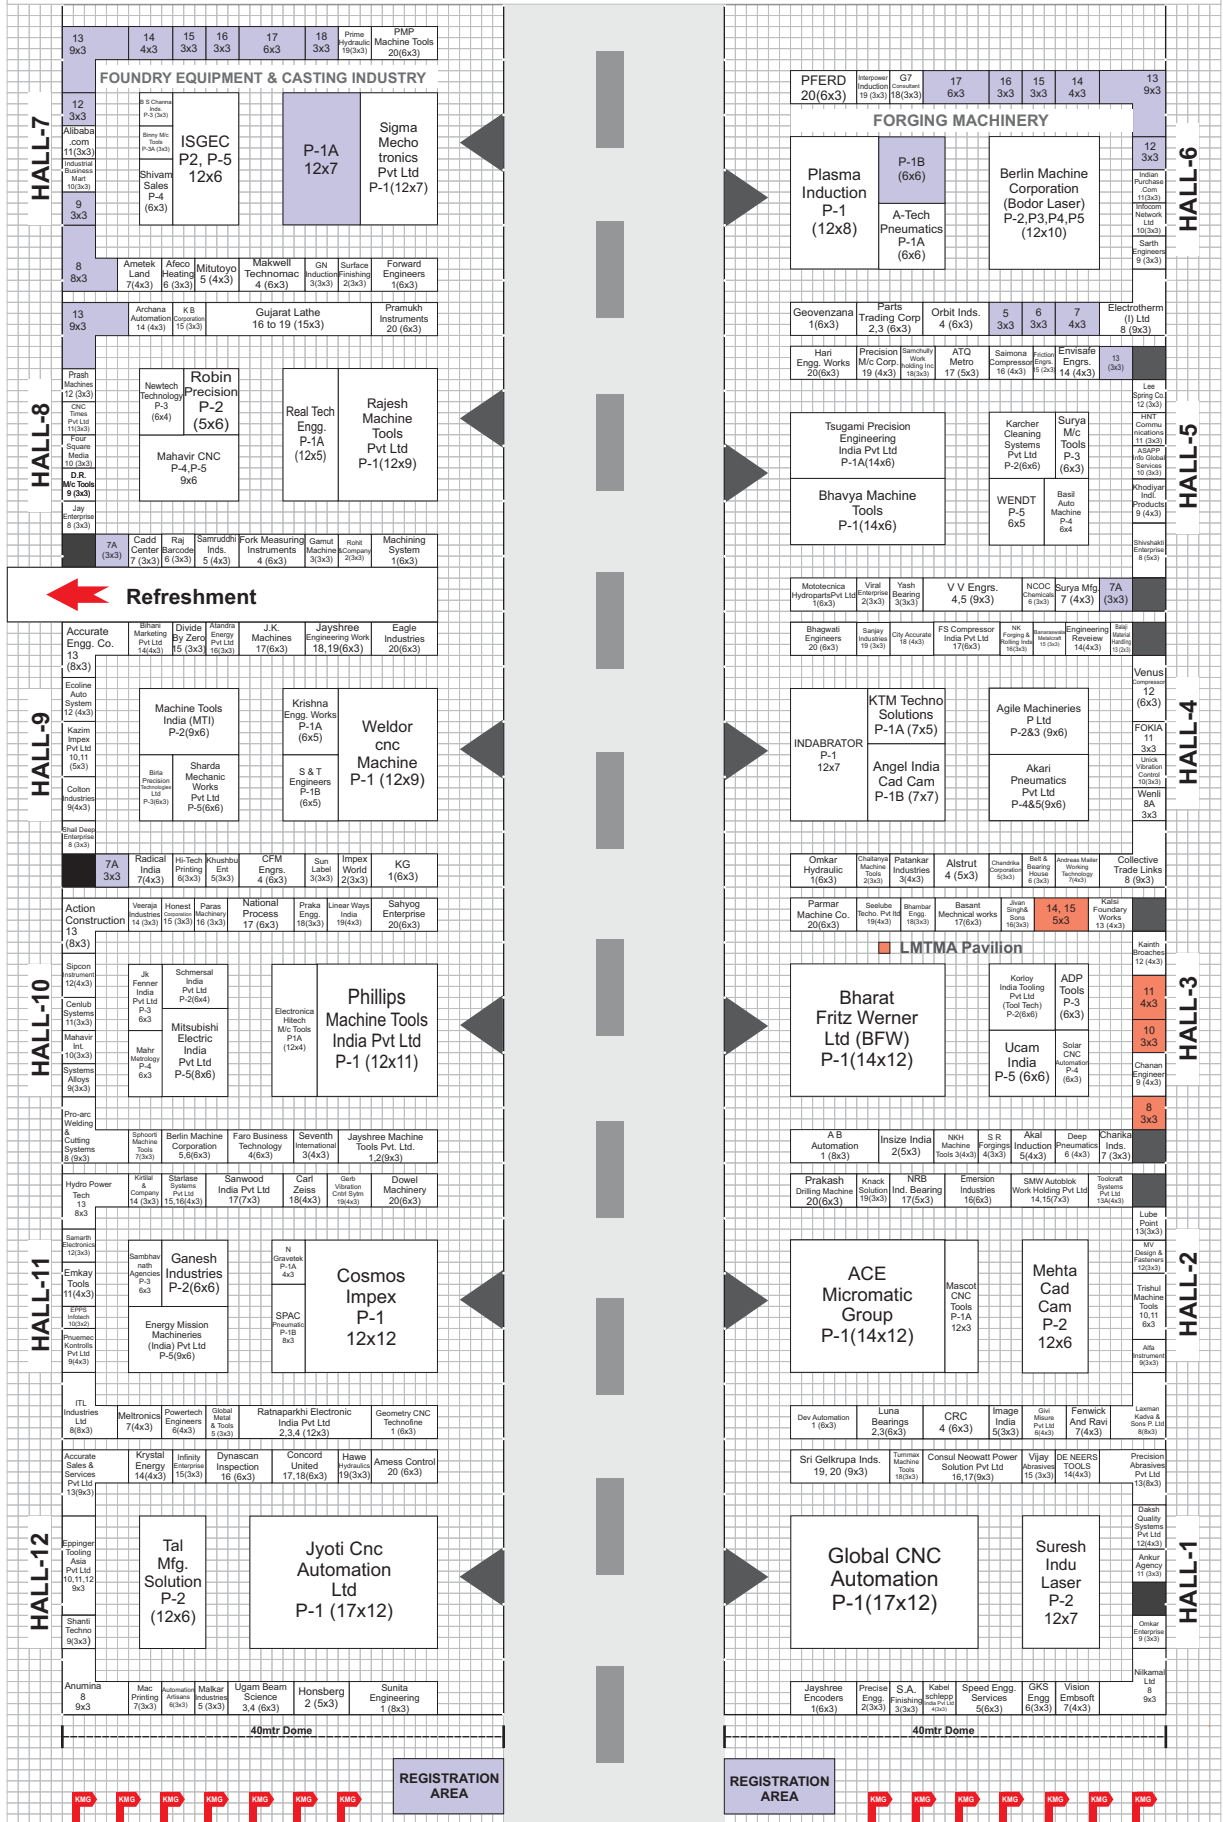

WHERE **ENGINEERING EXCELLENCE** MEETS BUSINESS SUCCESS | Metal Cutting & Forming | Foundry Equipment | Forging | Automation | [www.rmtsindia.com](http://www.rmtsindia.com)

COMFORGE  
 LMTMA PAVILION

ENTRY