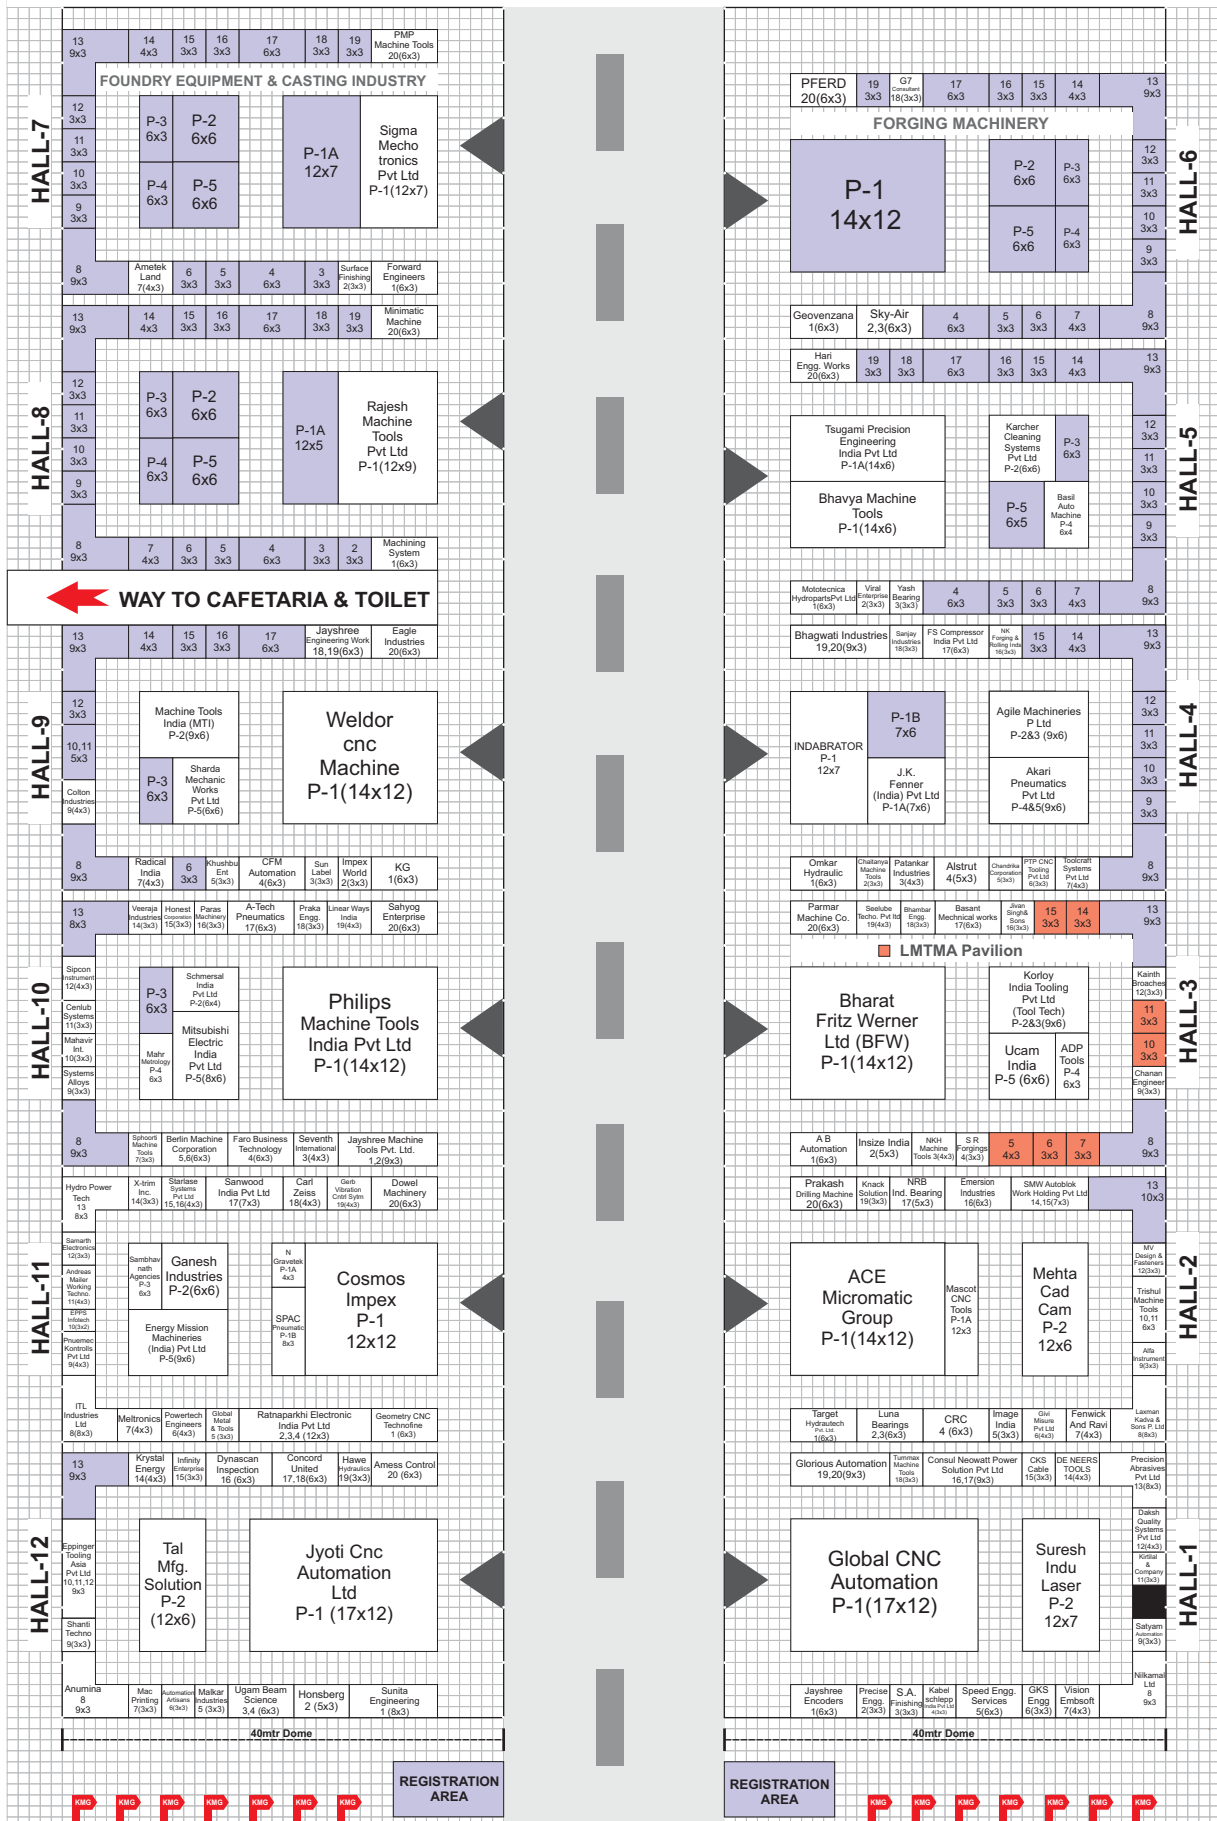

WHERE ENGINEERING EXCELLENCE MEETS BUSINESS SUCCESS Metal Cutting & Forming | Foundry Equipment | Forging | Automation www.rmtsindia.com

COMFORGE
LMTMA PAVILION

ENTRY

18-05-2018